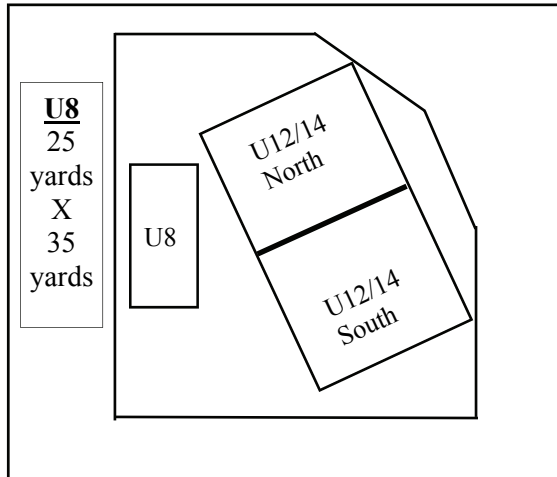

# 2008 SOCCER FIELD LAYOUT

## COLE FIELD

**NORTH ↑**

**U12/14** 60 yards X 105 yards

**U8**  
25 yards  
X  
35 yards

U8

U12/14  
North

U12/14  
South

## ARBENZ FIELD

**NORTH ↑**

**U6**  
20 yards  
X  
30 yards

**U12/14**  
70 yards  
X  
110 yards

U6

U6

U6

U12/14  
North

**DP #2**

**U12/14**  
63 yards  
X  
100 yards