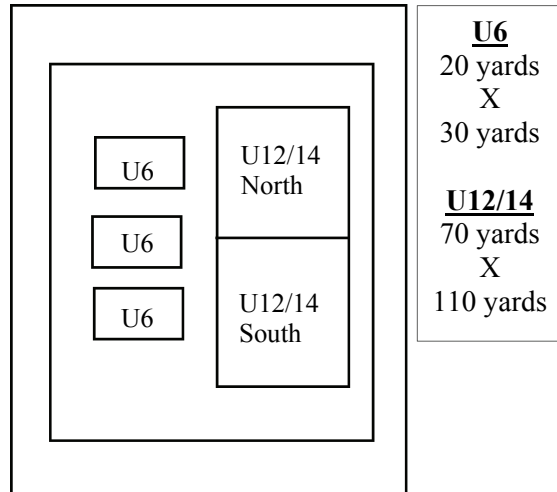

## COLE FIELD

**NORTH ↑**

**U12/14** 60 yards X 105 yards

**U8**  
25 yards  
X  
35 yards

U8

U12/14  
North

U12/14  
South

## ARBENZ FIELD

**NORTH ↑**

**U6**  
20 yards  
X  
30 yards

**U12/14**  
70 yards  
X  
110 yards

U6

U6

U6

U12/14  
North

**DP #2**

**U12/14**  
63 yards  
X  
100 yards